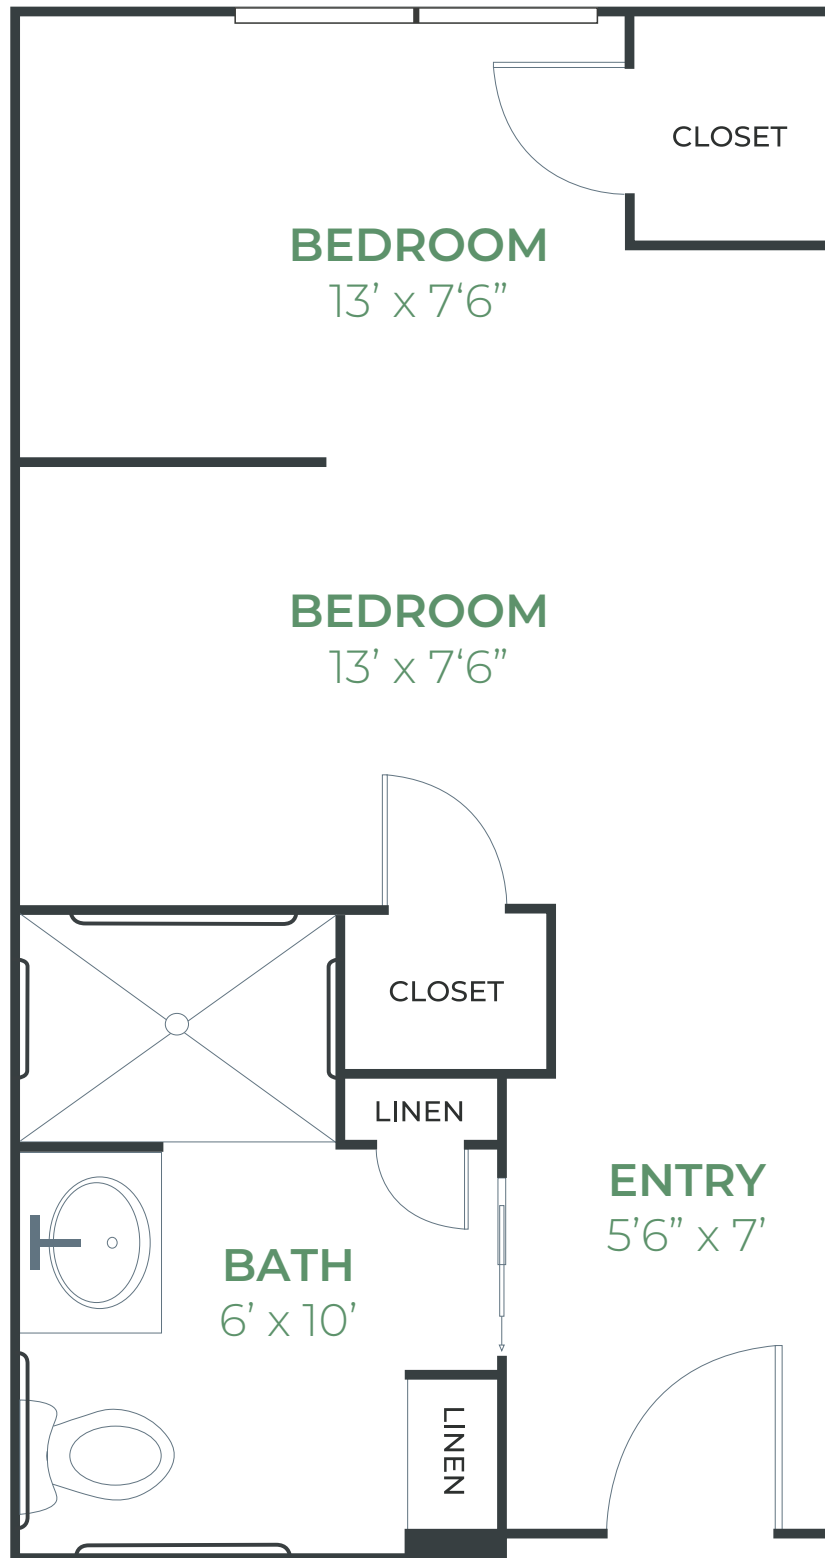

Memory Care

Studio Shared | 170 SQ FT

WALNUT CROSSING

An Experience Senior Living Community

Room dimensions are approximate.