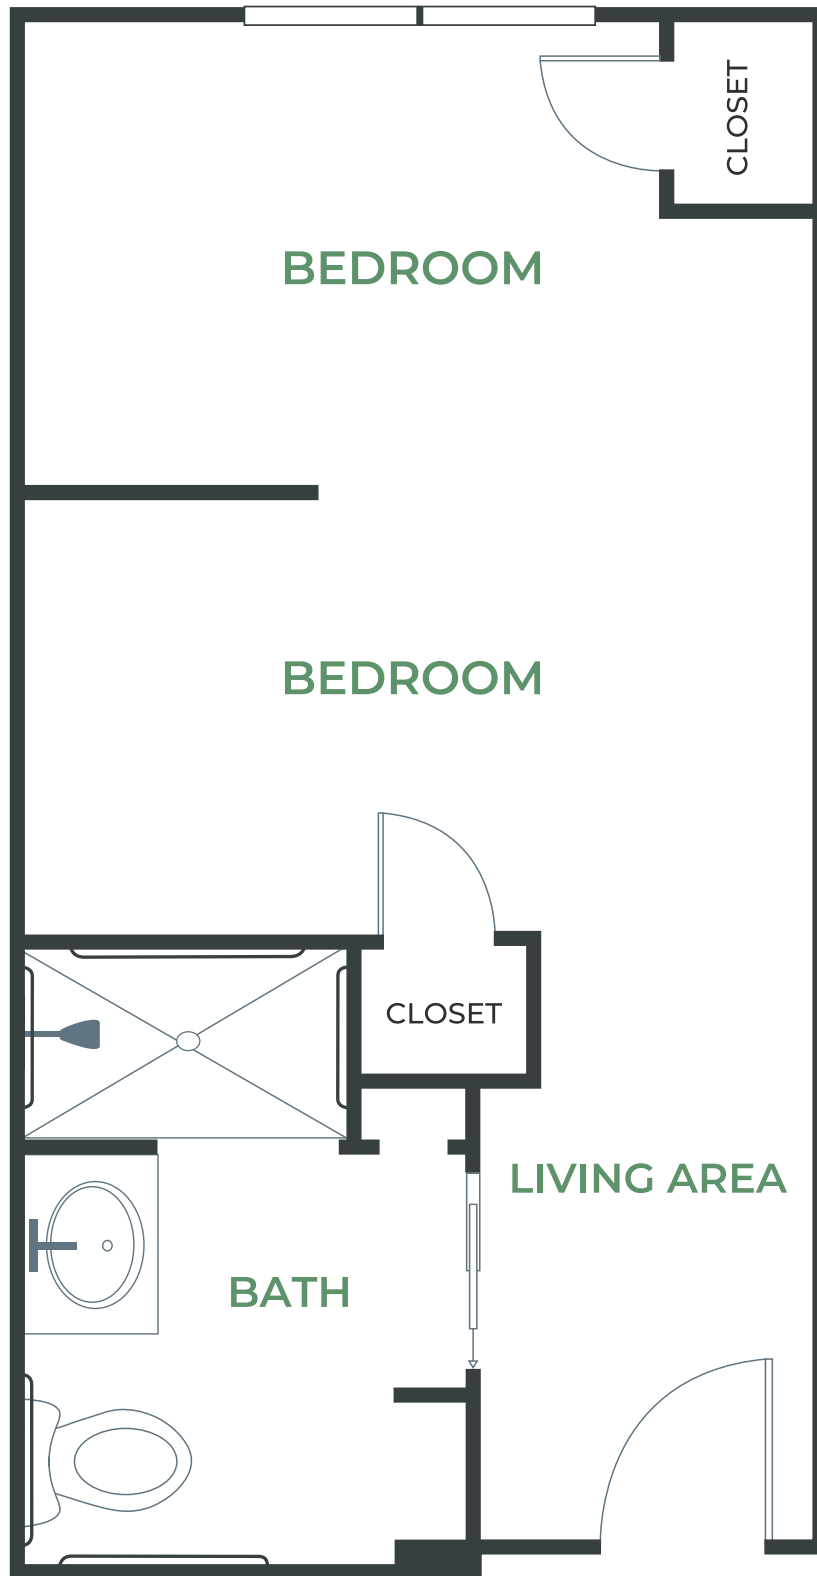

Memory Care

Studio Shared | 167 SQ FT

Room dimensions are approximate.