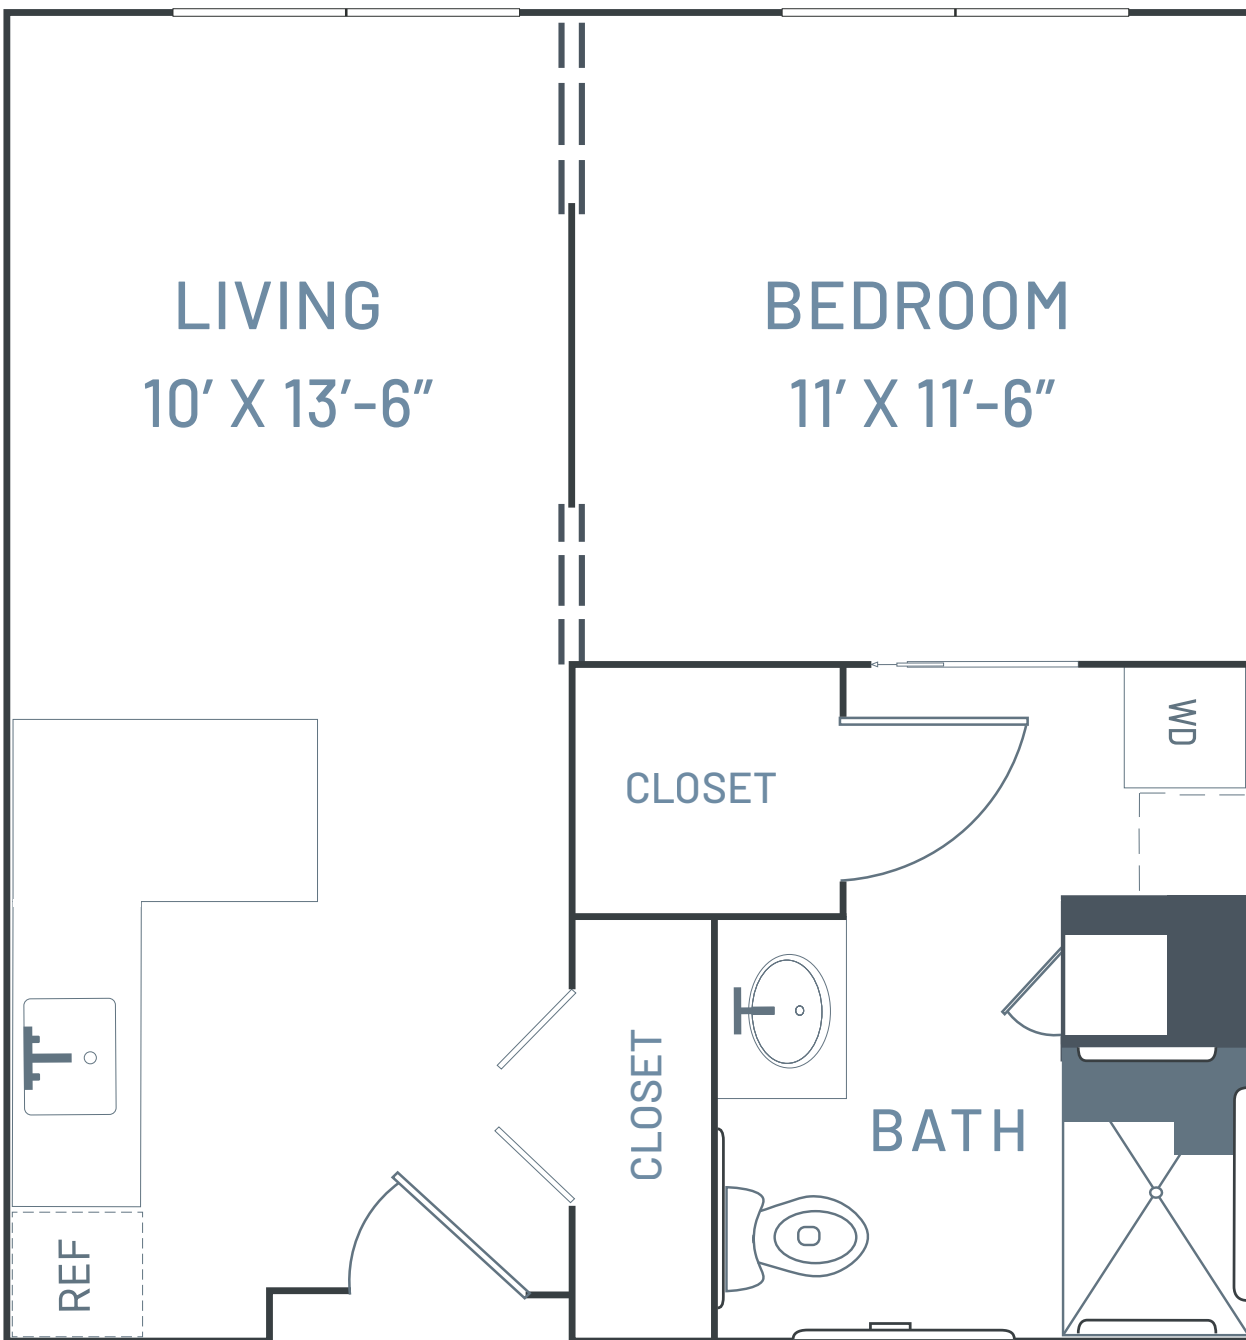

# Assisted Living

Studio | 525 SQ FT

## SANCERRE

Atlee Station

An Experience Senior Living Community

Room dimensions are approximate.