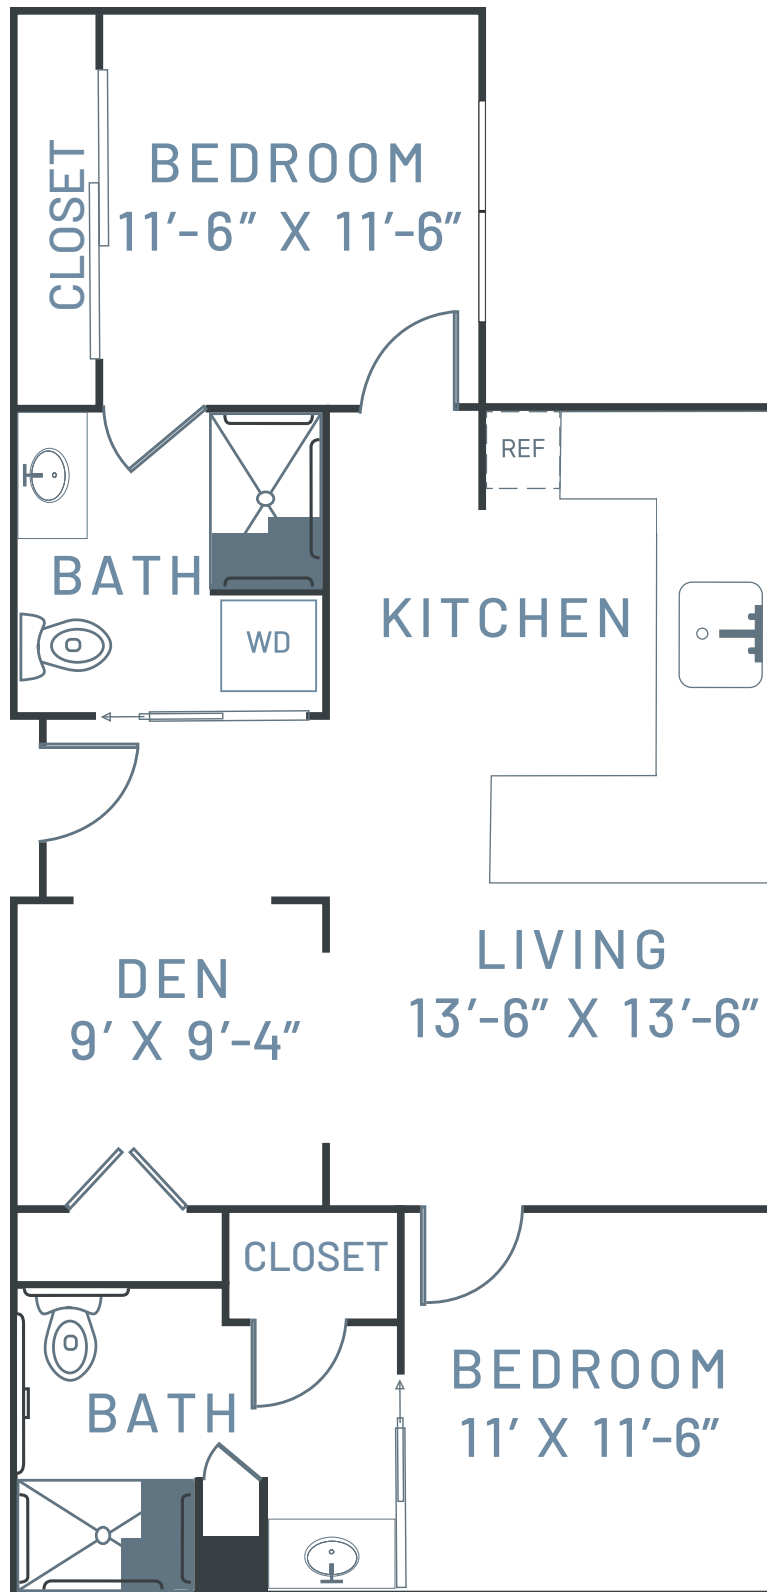

Assisted Living

2 Bedroom Den | 1,063 SQ FT

SANCERRE

Atlee Station

An Experience Senior Living Community

Room dimensions are approximate.