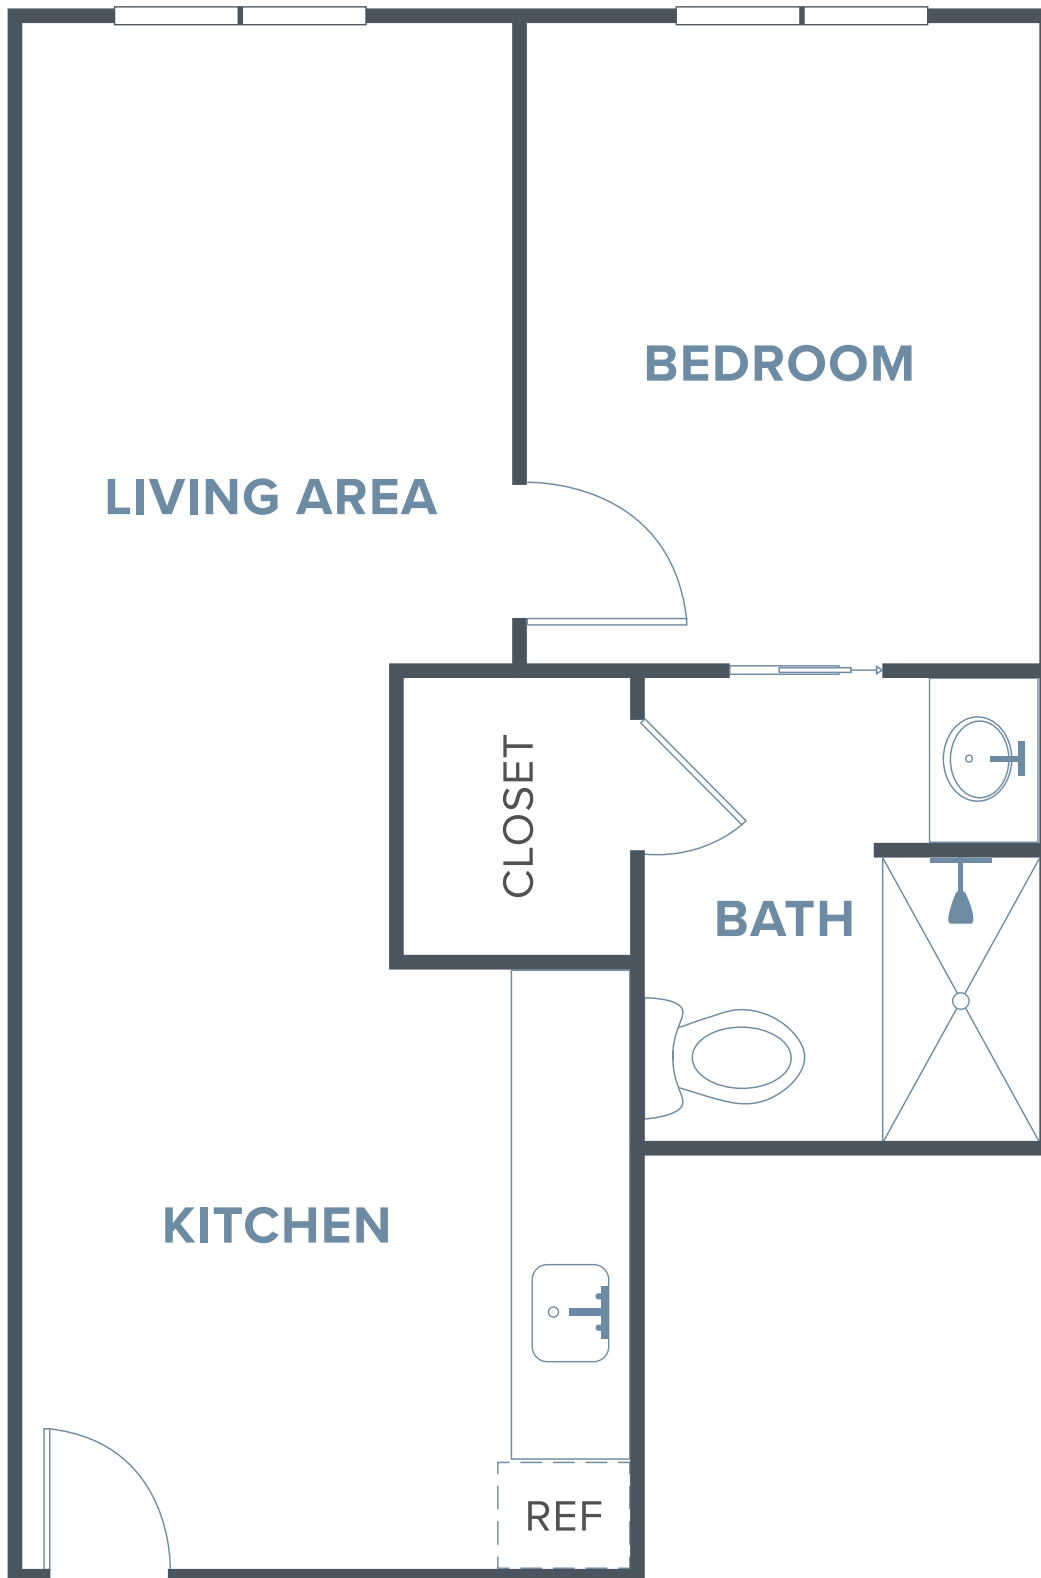

# Assisted Living

1 Bedroom | 582 SQ FT

## SANCERRE

at Orange City

An Experience Senior Living Community

Room dimensions are approximate.