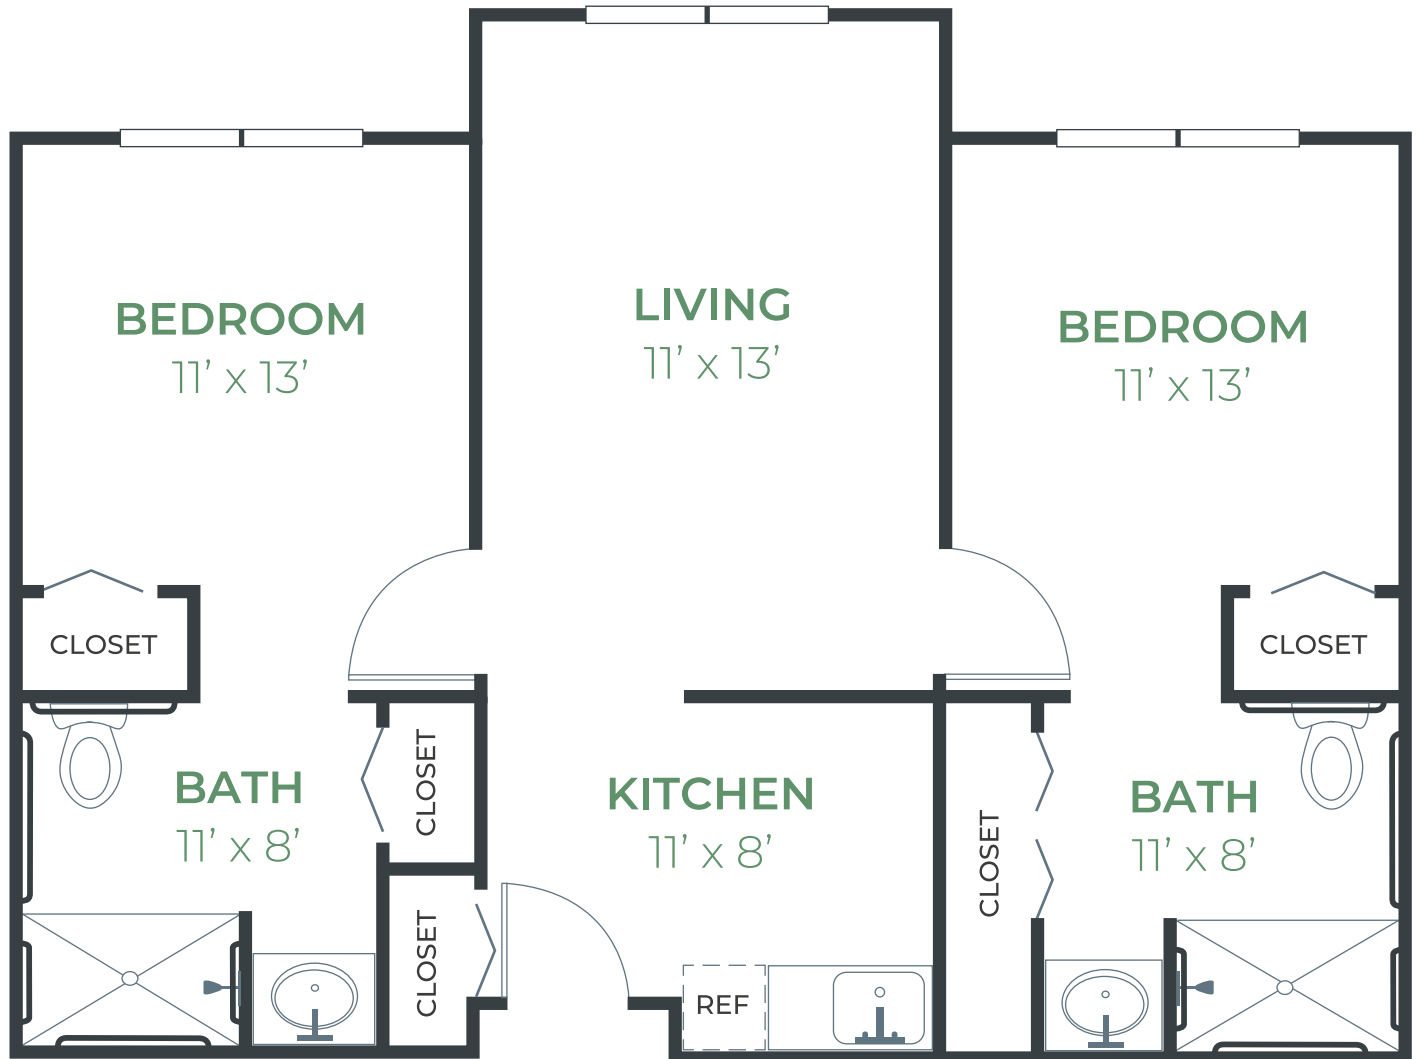

# Assisted Living

2 Bedroom | 705 SQ FT

HERITAGE CROSSING

An Experience Senior Living Community

Room dimensions are approximate.