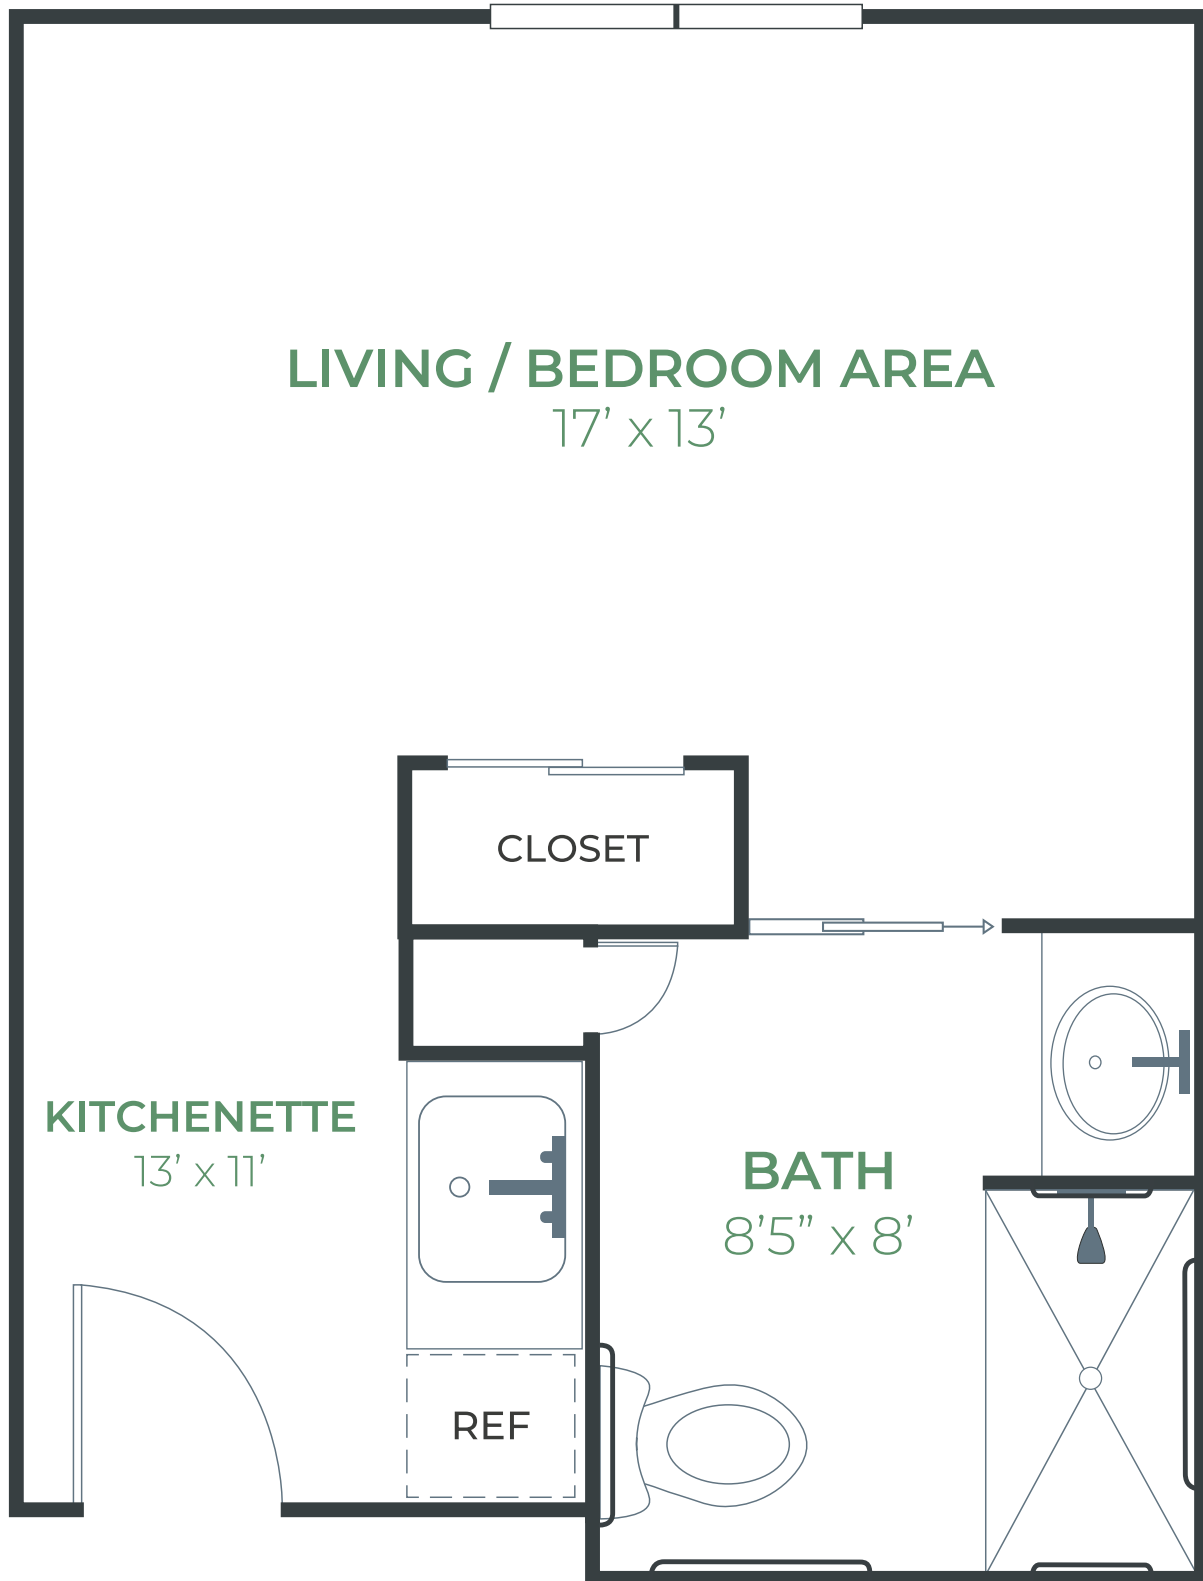

# Assisted Living

Studio | 355 SQ FT

DEMAREE CROSSING

An Experience Senior Living Community

Room dimensions are approximate.