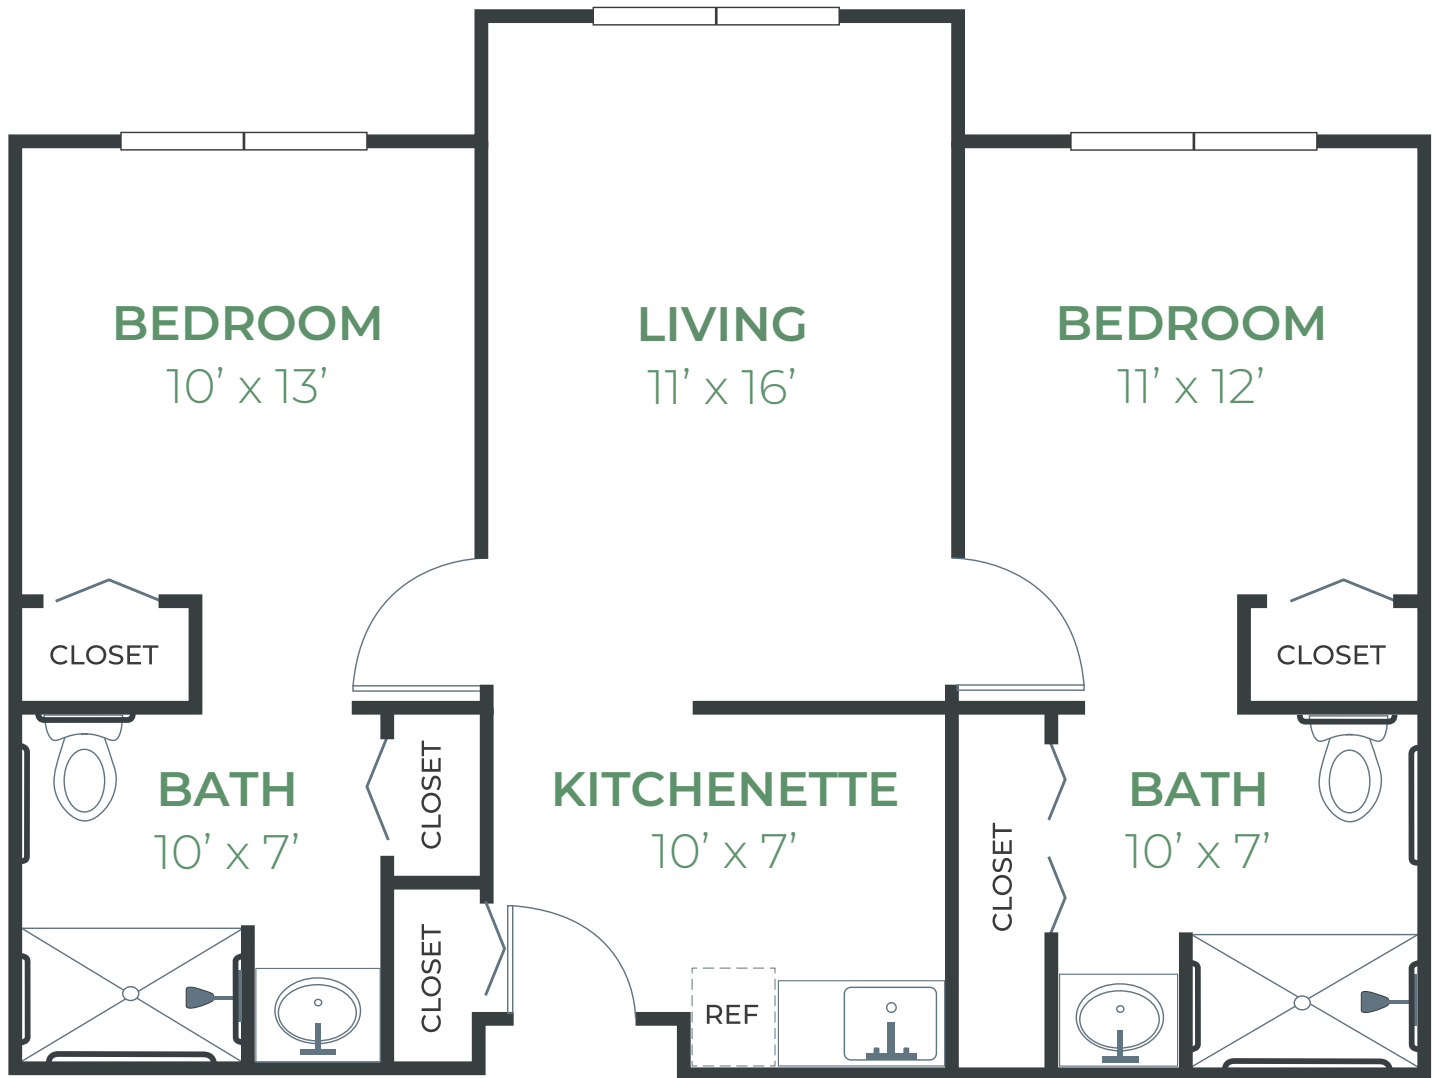

Assisted Living

2 Bedroom | 760 SQ FT

DEMAREE CROSSING

An Experience Senior Living Community

Room dimensions are approximate.